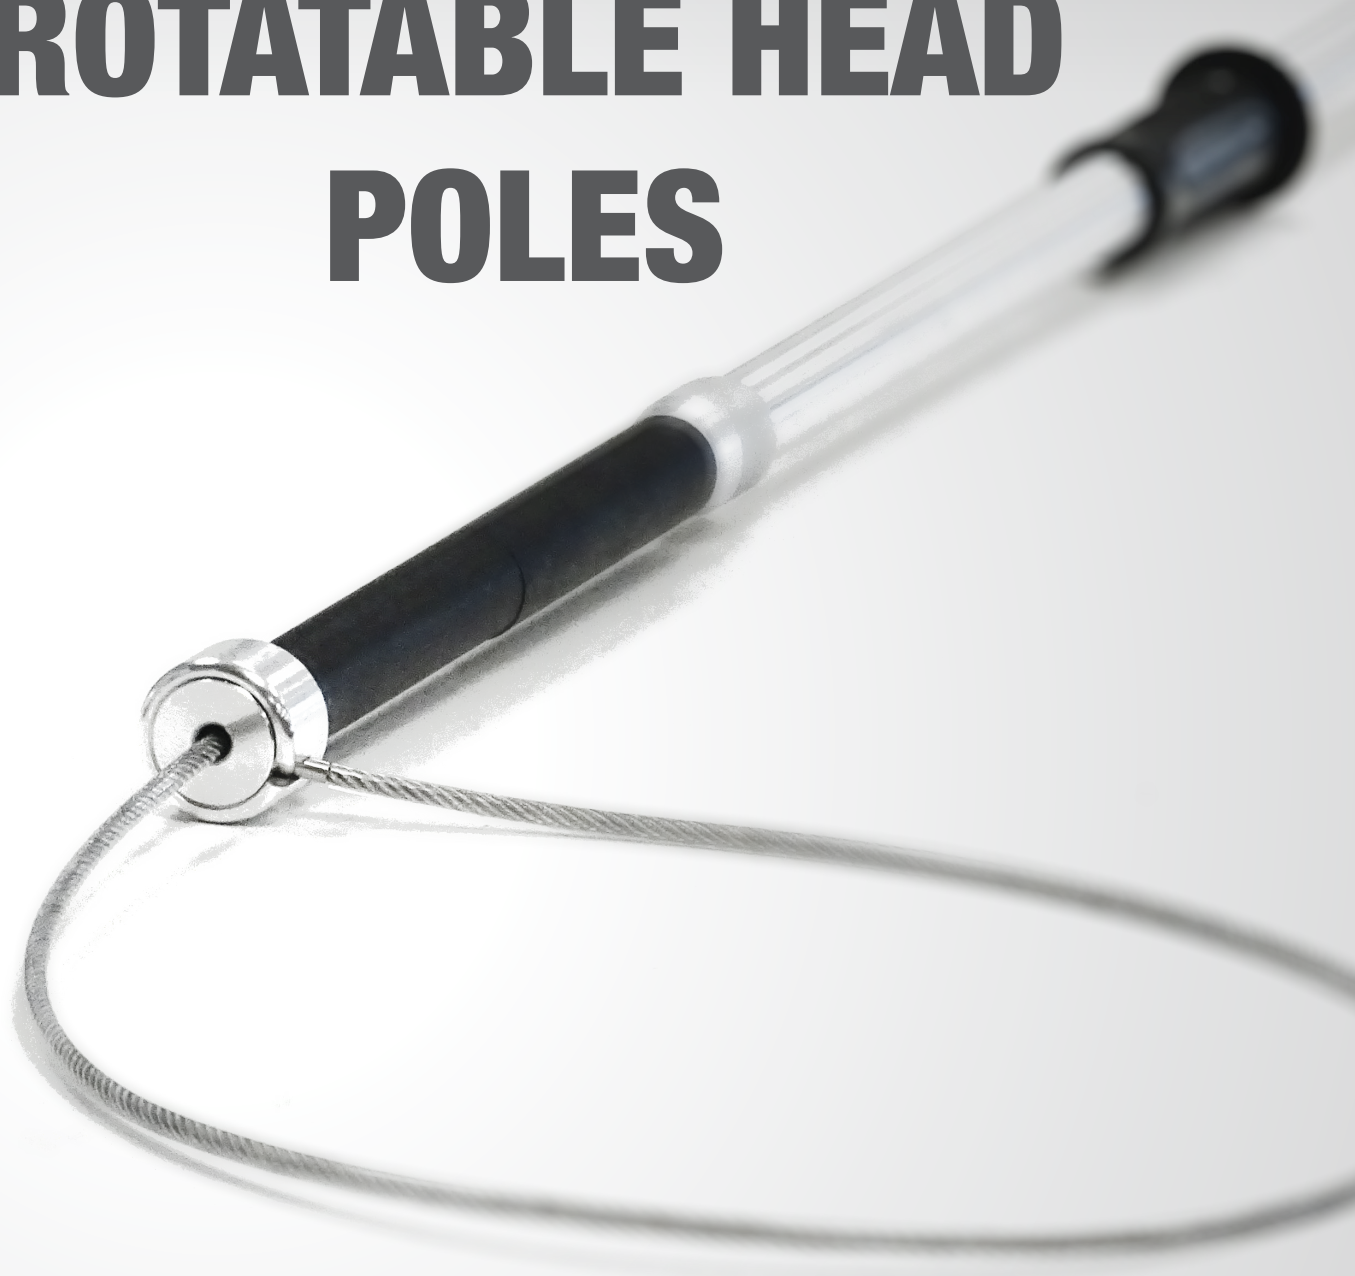

DIS[INJECT

ROTATABLE HEAD POLES

injection

surgery

orthopedics

hospitalization

capture

protection

hygiene

livestock

grooming

génia
the veterinarian's preference

CAPTURE POLES

■ ROTATABLE HEAD POLE

Pole with a rotatable head, professional quality, for capturing dogs of all sizes.

- 2 non-slip grip handles **A**
- Aircraft-quality 22 mm diameter, 1.7 mm thick aluminium reinforced tube with protective coating **C**
- 3 mm multi-strand stainless steel cable with plastic coating. Capacity of up to 450 kg.
- Ball handle for locking / unlocking the cable (widening of the capture loop through an automatic cable return) **B**
- Anti-strangulation rotatable head **D**

Code	Model	Length	Weight
221430	Rotatable head pole, reinforced tube	120 cm	0.96 kg
221432	Rotatable head pole, reinforced tube	150 cm	1.125 kg

■ TELESCOPIC POLE

Professional quality telescopic pole with rotatable head for capturing dogs of all sizes.

- Identical to rotatable head pole, with an extension capacity from 120 to 180 cm.
- Locking ring **E**

Code	Model	Length	Weight
221434	Telescopic pole	120-180 cm	1.16 kg

Repair on request.

CAPTURE