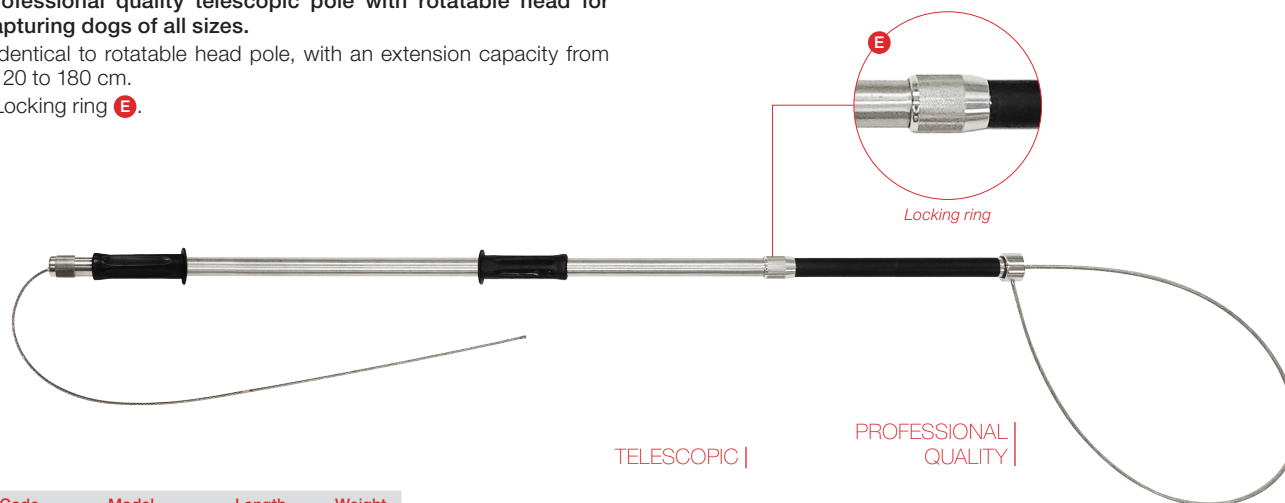

hygiene

livestock

grooming

génia
the veterinarian's preference

CAPTURE POLES

■ ROTATABLE HEAD POLE

Pole with a rotatable head, professional quality, for capturing dogs of all sizes.

- 2 non-slip grip handles **A**
- Aircraft-quality 22 mm diameter, 1.7 mm thick aluminium reinforced tube with protective coating **C**
- 3 mm multi-strand stainless steel cable with plastic coating. Capacity of up to 450 kg.
- Ball handle for locking / unlocking the cable (widening of the capture loop through an automatic cable return) **B**
- Anti-strangulation rotatable head **D**

Code	Model	Length	Weight
221430	Rotatable head pole, reinforced tube	120 cm	0.96 kg
221432	Rotatable head pole, reinforced tube	150 cm	1.125 kg

■ TELESCOPIC POLE

Professional quality telescopic pole with rotatable head for capturing dogs of all sizes.

- Identical to rotatable head pole, with an extension capacity from 120 to 180 cm.
- Locking ring **E**

Code	Model	Length	Weight
221434	Telescopic pole	120-180 cm	1.16 kg

Repair on request.

CAPTURE