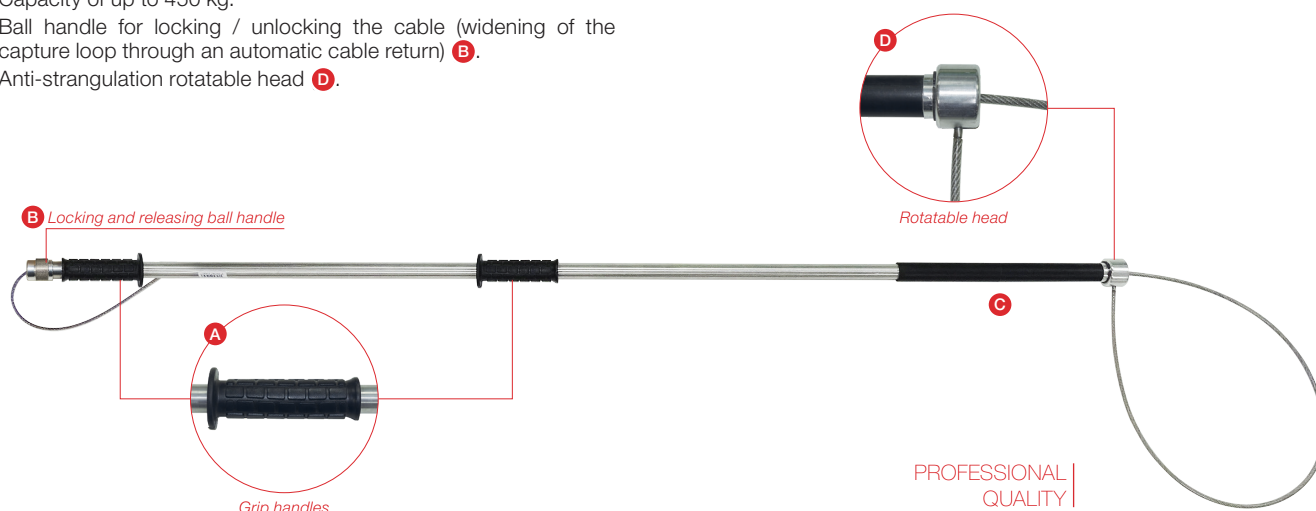

hygiene

livestock

grooming

génia
the veterinarian's preference

CAPTURE POLES

■ ROTATABLE HEAD POLE

Pole with a rotatable head, professional quality, for capturing dogs of all sizes.

- 2 non-slip grip handles **A**
- Aircraft-quality 22 mm diameter, 1.7 mm thick aluminium reinforced tube with protective coating **C**
- 3 mm multi-strand stainless steel cable with plastic coating. Capacity of up to 450 kg.
- Ball handle for locking / unlocking the cable (widening of the capture loop through an automatic cable return) **B**
- Anti-strangulation rotatable head **D**

Code	Model	Length	Weight
221430	Rotatable head pole, reinforced tube	120 cm	0.96 kg
221432	Rotatable head pole, reinforced tube	150 cm	1.125 kg

■ TELESCOPIC POLE

Professional quality telescopic pole with rotatable head for capturing dogs of all sizes.

- Identical to rotatable head pole, with an extension capacity from 120 to 180 cm.
- Locking ring **E**

Code	Model	Length	Weight
221434	Telescopic pole	120-180 cm	1.16 kg

Repair on request.

CAPTURE